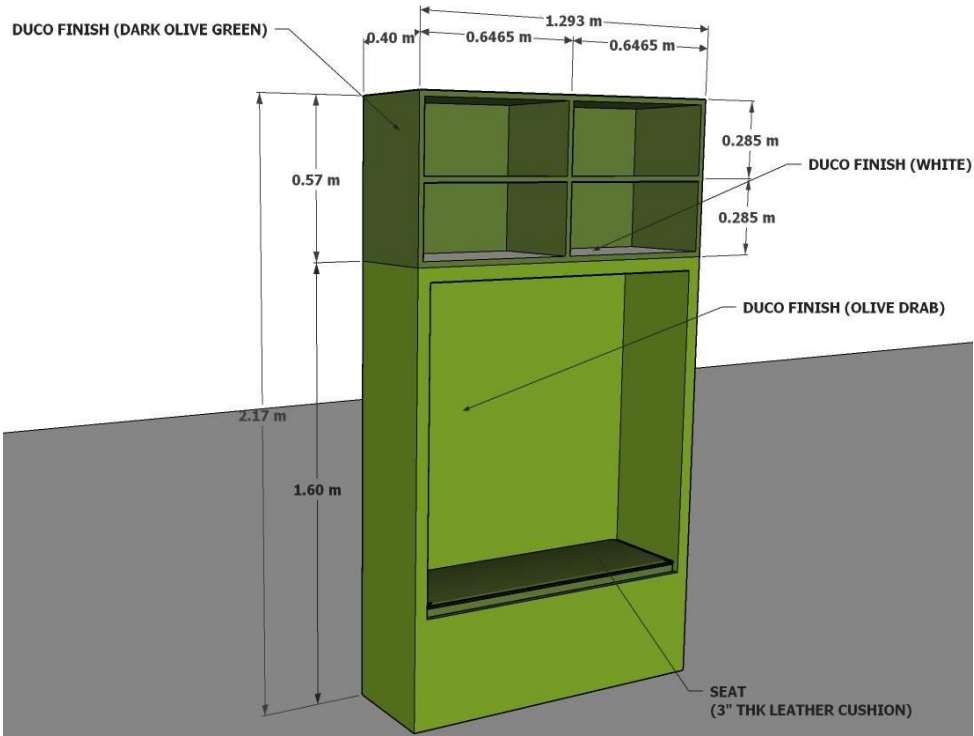

"ANNEX A"

LIBRARY FURNITURE AND FIXTURE C.Y. 2020

Item 3 : Built in magazine rack, 4 layers, w/base drawers

LIBRARY FURNITURE AND FIXTURE
C.Y. 2020

Item 2 : Built in periodicals rack, 4 layers, w/base drawers

LIBRARY FURNITURE AND FIXTURE
C.Y. 2020

Item 3: Plat form seating with 3 inches cushion seat- 11 pcs. (15 sqm.) Vinyl with leatherette seat

LIBRARY FURNITURE AND FIXTURE
C.Y. 2020

Item 4: Bookshelves (Melamine face PB) with seating (leather 3 inches cushion, color: light green, Dark green, white particle board)

Detail 1

LIBRARY FURNITURE AND FIXTURE
C.Y. 2020

**Detail 2

**Detail 3

LIBRARY FURNITURE AND FIXTURE
C.Y. 2020

Item 5 and 6: Book shelves double sided high (18 units) and low (5 units) - same design differ only in height) , laminate with Blue, Black and Natural bleech color

High: (1170(L)x1700(H)x600(D)mm)

Low: (1170(L)x1000(H)x600(D)mm)

Item 7: Book shelves one sided: 12 units , (1700(L)x1700(H)x300(D)mm) laminate, color: be black, dark green and natural bleech particle board