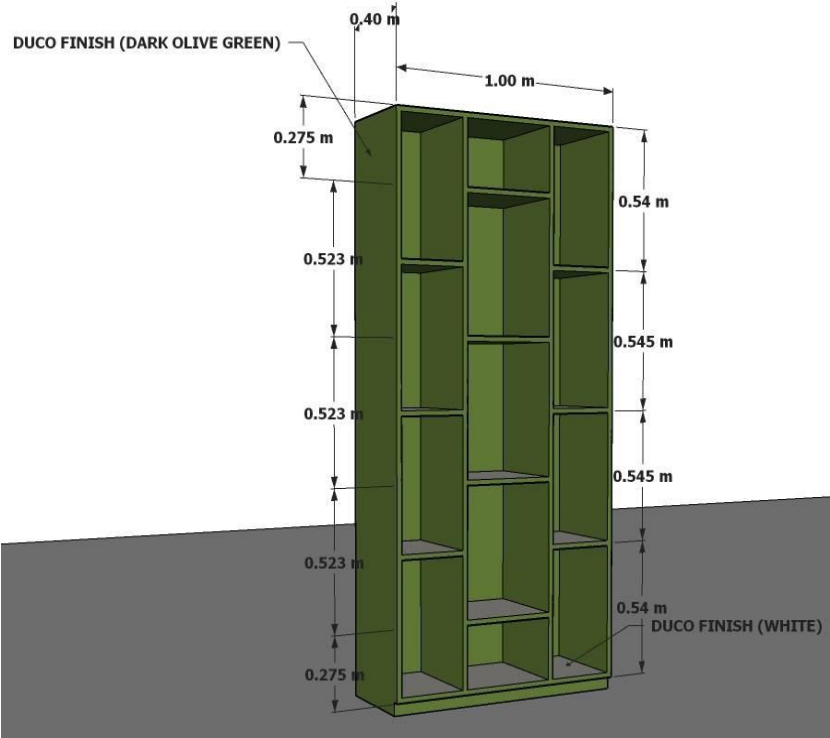

LIBRARY FURNITURE AND FIXTURE
C.Y. 2020

Item 3: Plat form seating with 3 inches cushion seat- 11 pcs. (15 sqm.) Vinyl with leatherette seat

LIBRARY FURNITURE AND FIXTURE
C.Y. 2020

Item 4: Bookshelves (Melamine face PB) with seating (leather 3 inches cushion, color: light green, Dark green, white particle board)

Detail 1

LIBRARY FURNITURE AND FIXTURE
C.Y. 2020

**Detail 2

**Detail 3

LIBRARY FURNITURE AND FIXTURE
C.Y. 2020

Item 5 and 6: Book shelves double sided high (18 units) and low (5 units) - same design differ only in height) , laminate with Blue, Black and Natural bleech color

High: (1170(L)x1700(H)x600(D)mm)

Low: (1170(L)x1000(H)x600(D)mm)

Item 7: Book shelves one sided: 12 units , (1700(L)x1700(H)x300(D)mm) laminate, color: be black, dark green and natural bleech particle board