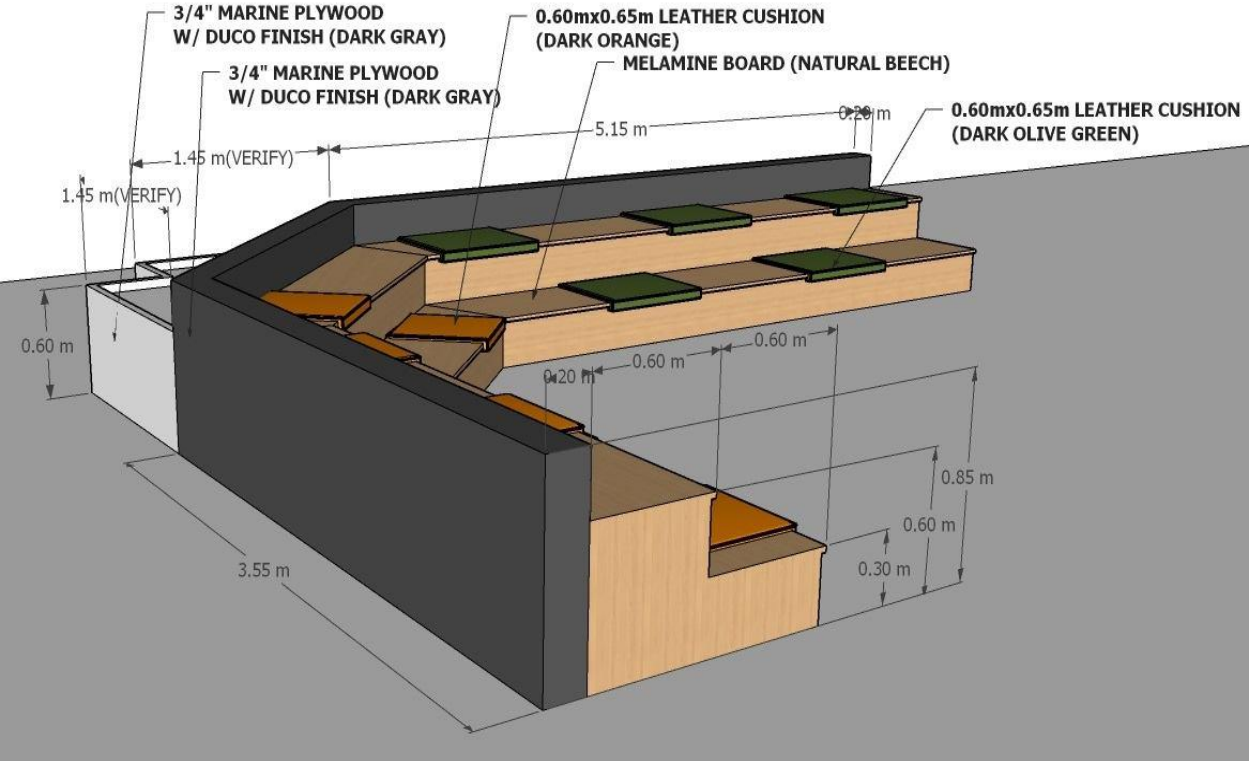

"ANNEX A"

LIBRARY FURNITURE AND FIXTURE C.Y. 2020

Item 3 : Built in magazine rack, 4 layers, w/base drawers

LIBRARY FURNITURE AND FIXTURE
C.Y. 2020

Item 2 : Built in periodicals rack, 4 layers, w/base drawers

LIBRARY FURNITURE AND FIXTURE
C.Y. 2020

Item 3: Plat form seating with 3 inches cushion seat- 11 pcs. (15 sqm.) Vinyl with leatherette seat

LIBRARY FURNITURE AND FIXTURE
C.Y. 2020

Item 4: Bookshelves (Melamine face PB) with seating (leather 3 inches cushion, color: light green, Dark green, white particle board)

Detail 1

LIBRARY FURNITURE AND FIXTURE
C.Y. 2020

**Detail 2

**Detail 3

LIBRARY FURNITURE AND FIXTURE
C.Y. 2020

Item 5 and 6: Book shelves double sided high (18 units) and low (5 units) - same design differ only in height) , laminate with Blue, Black and Natural bleech color

High: (1170(L)x1700(H)x600(D)mm)

Low: (1170(L)x1000(H)x600(D)mm)

Item 7: Book shelves one sided: 12 units , (1700(L)x1700(H)x300(D)mm) laminate, color: be black, dark green and natural bleech particle board