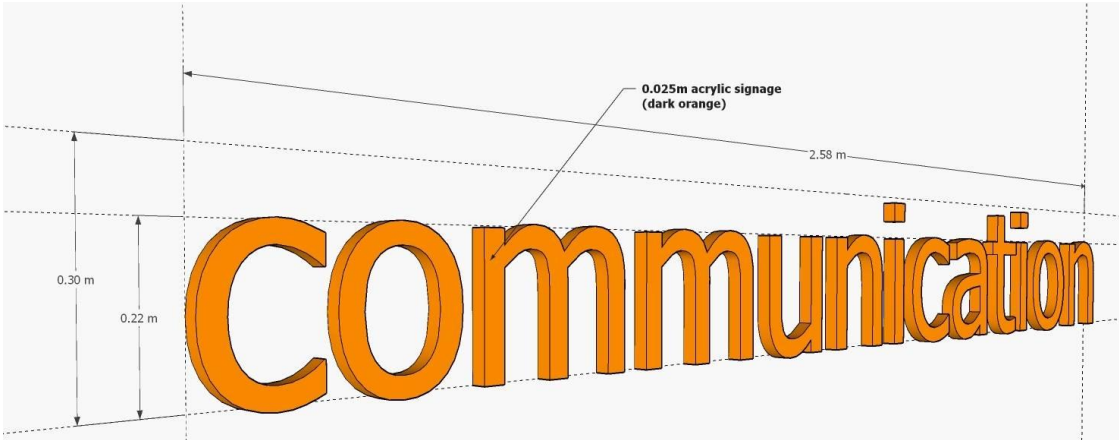

Signage 3:

LIBRARY FURNITURE AND FIXTURE
C.Y. 2020