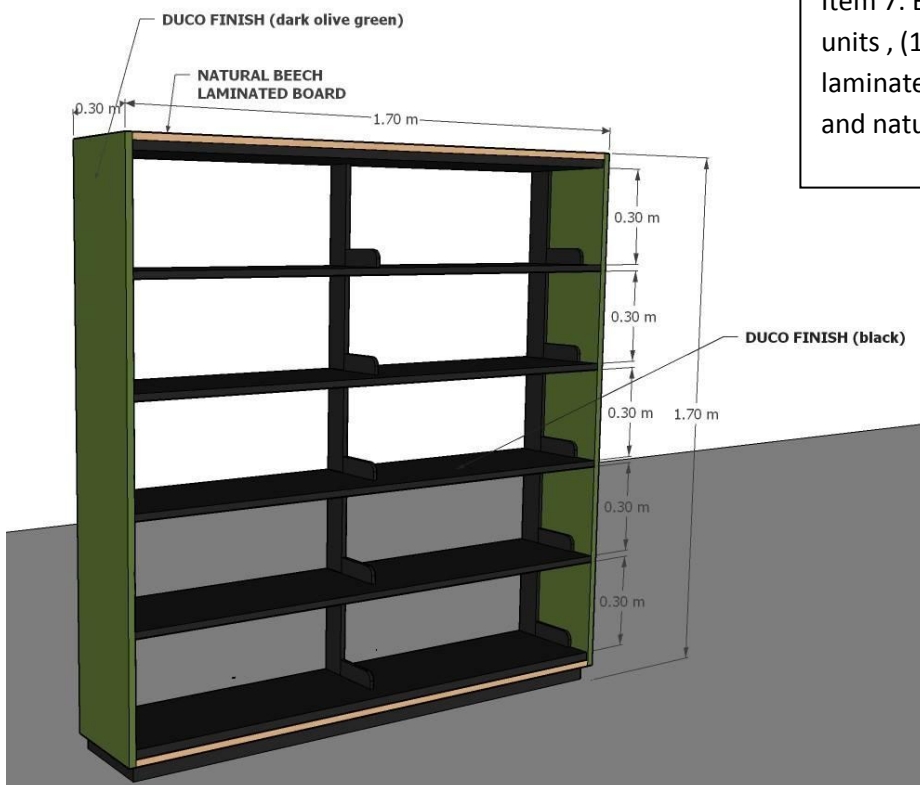

LIBRARY FURNITURE AND FIXTURE
C.Y. 2020

Item 3: Plat form seating with 3 inches cushion seat- 11 pcs. (15 sqm.) Vinyl with leatherette seat

LIBRARY FURNITURE AND FIXTURE
C.Y. 2020

Item 4: Bookshelves (Melamine face PB) with seating (leather 3 inches cushion, color: light green, Dark green, white particle board)

Detail 1

LIBRARY FURNITURE AND FIXTURE
C.Y. 2020

**Detail 2

**Detail 3

LIBRARY FURNITURE AND FIXTURE
C.Y. 2020

Item 5 and 6: Book shelves double sided high (18 units) and low (5 units) - same design differ only in height) , laminate with Blue, Black and Natural bleech color

High: (1170(L)x1700(H)x600(D)mm)

Low: (1170(L)x1000(H)x600(D)mm)

Item 7: Book shelves one sided: 12 units , (1700(L)x1700(H)x300(D)mm) laminate, color: be black, dark green and natural bleech particle board

LIBRARY FURNITURE AND FIXTURE
C.Y. 2020

Item 8: Bookshelves one sided (on column),
(500(L)x2800(H)x600(D))mm color: black, dark green
and white particle board

Item 9: Graphic Signages font, material-acrylic (3mm thick acrylic)