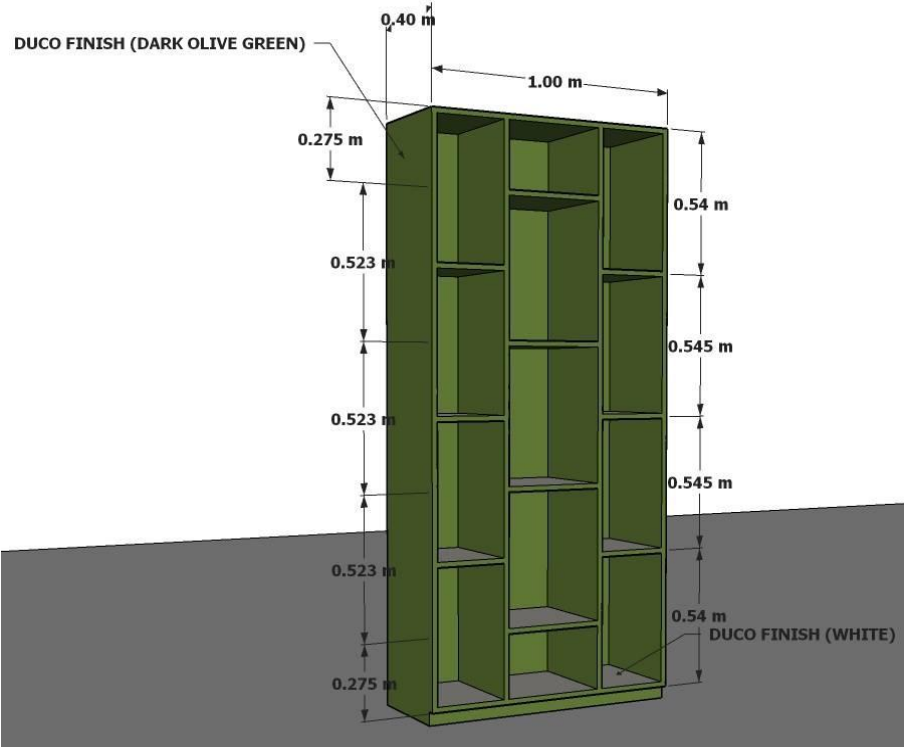

LIBRARY FURNITURE AND FIXTURE
C.Y. 2020

Item 3: Plat form seating with 3 inches cushion seat- 11 pcs. (15 sqm.) Vinyl with leatherette seat

LIBRARY FURNITURE AND FIXTURE
C.Y. 2020

Item 4: Bookshelves (Melamine face PB) with seating (leather 3 inches cushion, color: light green, Dark green, white particle board)

Detail 1

LIBRARY FURNITURE AND FIXTURE
C.Y. 2020

**Detail 2

**Detail 3

LIBRARY FURNITURE AND FIXTURE
C.Y. 2020

Item 5 and 6: Book shelves double sided high (18 units) and low (5 units) - same design differ only in height) , laminate with Blue, Black and Natural bleech color

High: (1170(L)x1700(H)x600(D)mm)

Low: (1170(L)x1000(H)x600(D)mm)

Item 7: Book shelves one sided: 12 units , (1700(L)x1700(H)x300(D)mm) laminate, color: be black, dark green and natural bleech particle board