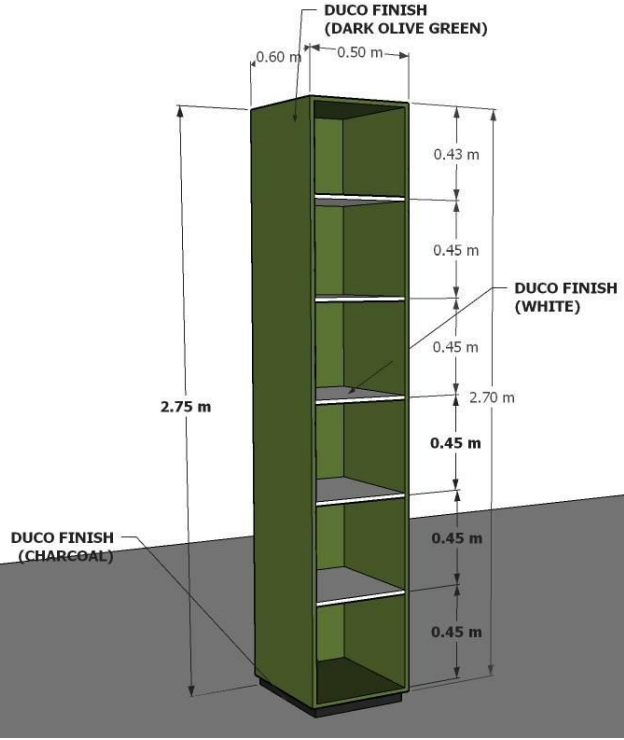

Detail 1

LIBRARY FURNITURE AND FIXTURE
C.Y. 2020

**Detail 2

**Detail 3

LIBRARY FURNITURE AND FIXTURE
C.Y. 2020

Item 5 and 6: Book shelves double sided high (18 units) and low (5 units) - same design differ only in height) , laminate with Blue, Black and Natural bleech color

High: (1170(L)x1700(H)x600(D)mm)

Low: (1170(L)x1000(H)x600(D)mm)

Item 7: Book shelves one sided: 12 units , (1700(L)x1700(H)x300(D)mm) laminate, color: be black, dark green and natural bleech particle board

LIBRARY FURNITURE AND FIXTURE
C.Y. 2020

Item 8: Bookshelves one sided (on column),
(500(L)x2800(H)x600(D))mm color: black, dark green
and white particle board

Item 9: Graphic Signages font, material-acrylic (3mm thick acrylic)