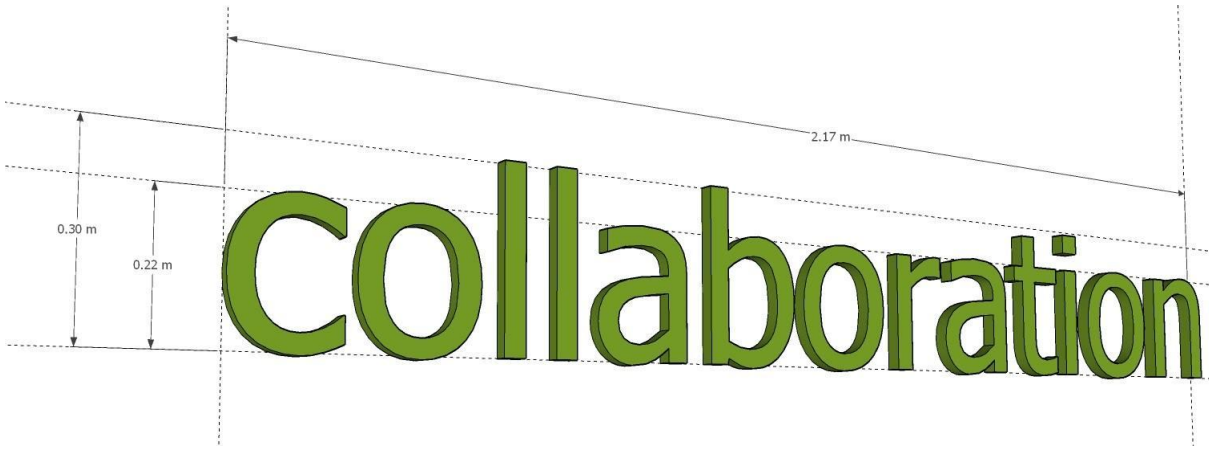

Signage 2:

Item 9: Graphic Signages font, material-acrylic (3mm thick acrylic)

Signages 1: