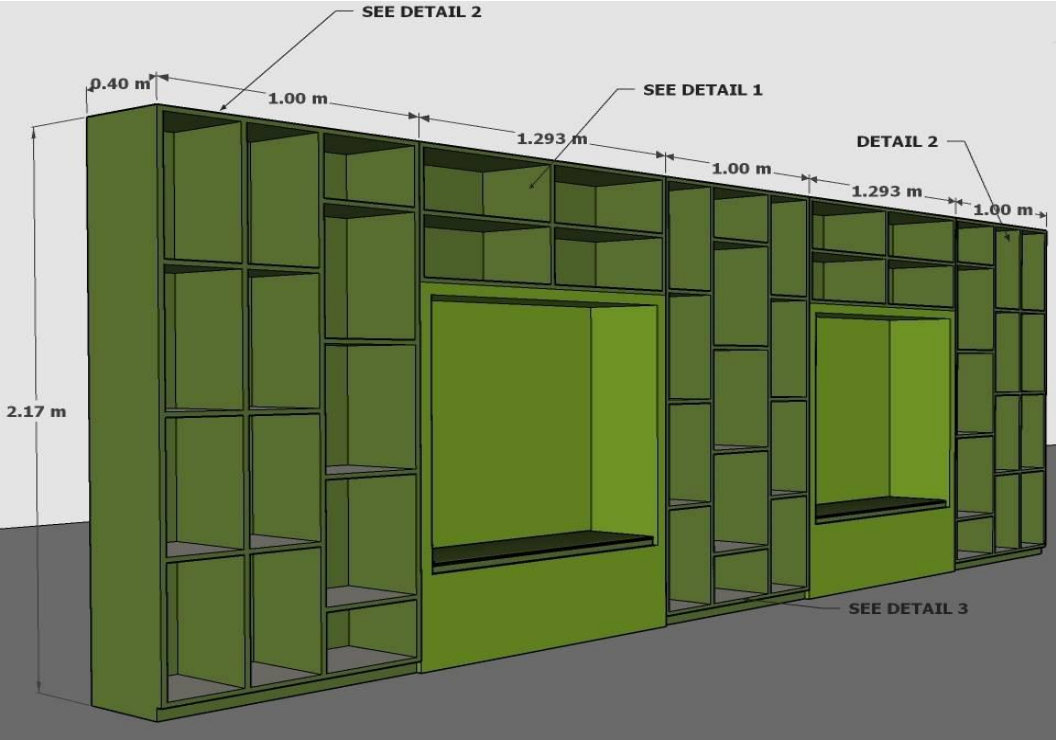

"ANNEX A"

LIBRARY FURNITURE AND FIXTURE C.Y. 2020

Item 3 : Built in magazine rack, 4 layers, w/base drawers

LIBRARY FURNITURE AND FIXTURE
C.Y. 2020

Item 2 : Built in periodicals rack, 4 layers, w/base drawers

LIBRARY FURNITURE AND FIXTURE
C.Y. 2020

Item 3: Plat form seating with 3 inches cushion seat- 11 pcs. (15 sqm.) Vinyl with leatherette seat

LIBRARY FURNITURE AND FIXTURE
C.Y. 2020

Item 4: Bookshelves (Melamine face PB) with seating (leather 3 inches cushion, color: light green, Dark green, white particle board)

Detail 1

LIBRARY FURNITURE AND FIXTURE
C.Y. 2020

**Detail 2

**Detail 3

LIBRARY FURNITURE AND FIXTURE
C.Y. 2020

Item 5 and 6: Book shelves double sided high (18 units) and low (5 units) - same design differ only in height) , laminate with Blue, Black and Natural bleech color

High: (1170(L)x1700(H)x600(D)mm)

Low: (1170(L)x1000(H)x600(D)mm)

Item 7: Book shelves one sided: 12 units , (1700(L)x1700(H)x300(D)mm) laminate, color: be black, dark green and natural bleech particle board