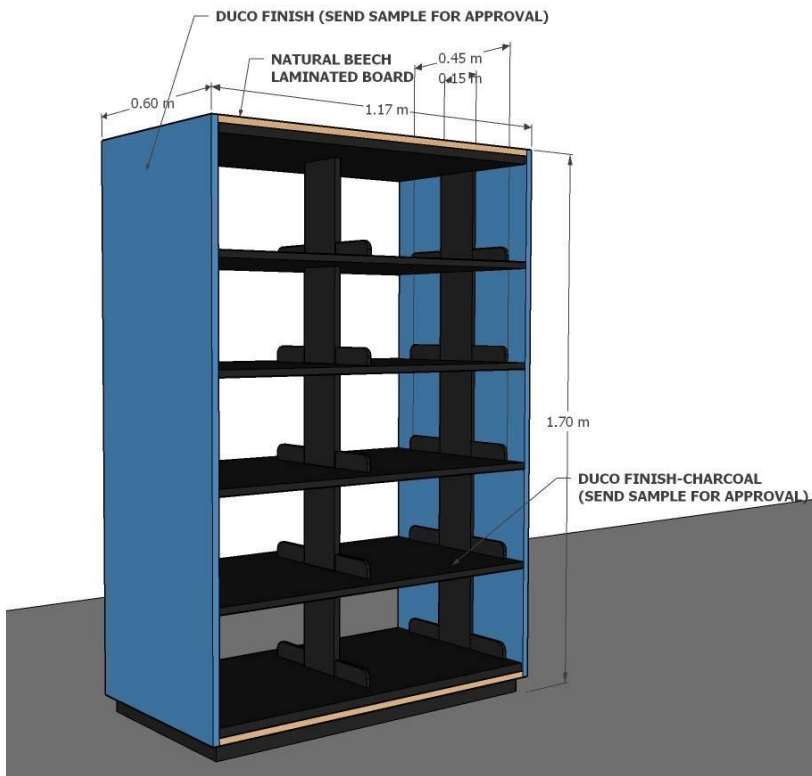

LIBRARY FURNITURE AND FIXTURE
C.Y. 2020

Item 3: Plat form seating with 3 inches cushion seat- 11 pcs. (15 sqm.) Vinyl with leatherette seat

LIBRARY FURNITURE AND FIXTURE
C.Y. 2020

Item 4: Bookshelves (Melamine face PB) with seating (leather 3 inches cushion, color: light green, Dark green, white particle board)

Detail 1

LIBRARY FURNITURE AND FIXTURE
C.Y. 2020

**Detail 2

**Detail 3

LIBRARY FURNITURE AND FIXTURE
C.Y. 2020

Item 5 and 6: Book shelves double sided high (18 units) and low (5 units) - same design differ only in height) , laminate with Blue, Black and Natural bleech color

High: (1170(L)x1700(H)x600(D)mm)

Low: (1170(L)x1000(H)x600(D)mm)

Item 7: Book shelves one sided: 12 units , (1700(L)x1700(H)x300(D)mm) laminate, color: be black, dark green and natural bleech particle board

LIBRARY FURNITURE AND FIXTURE
C.Y. 2020

Item 8: Bookshelves one sided (on column),
(500(L)x2800(H)x600(D))mm color: black, dark green
and white particle board

Item 9: Graphic Signages font, material-acrylic (3mm thick acrylic)